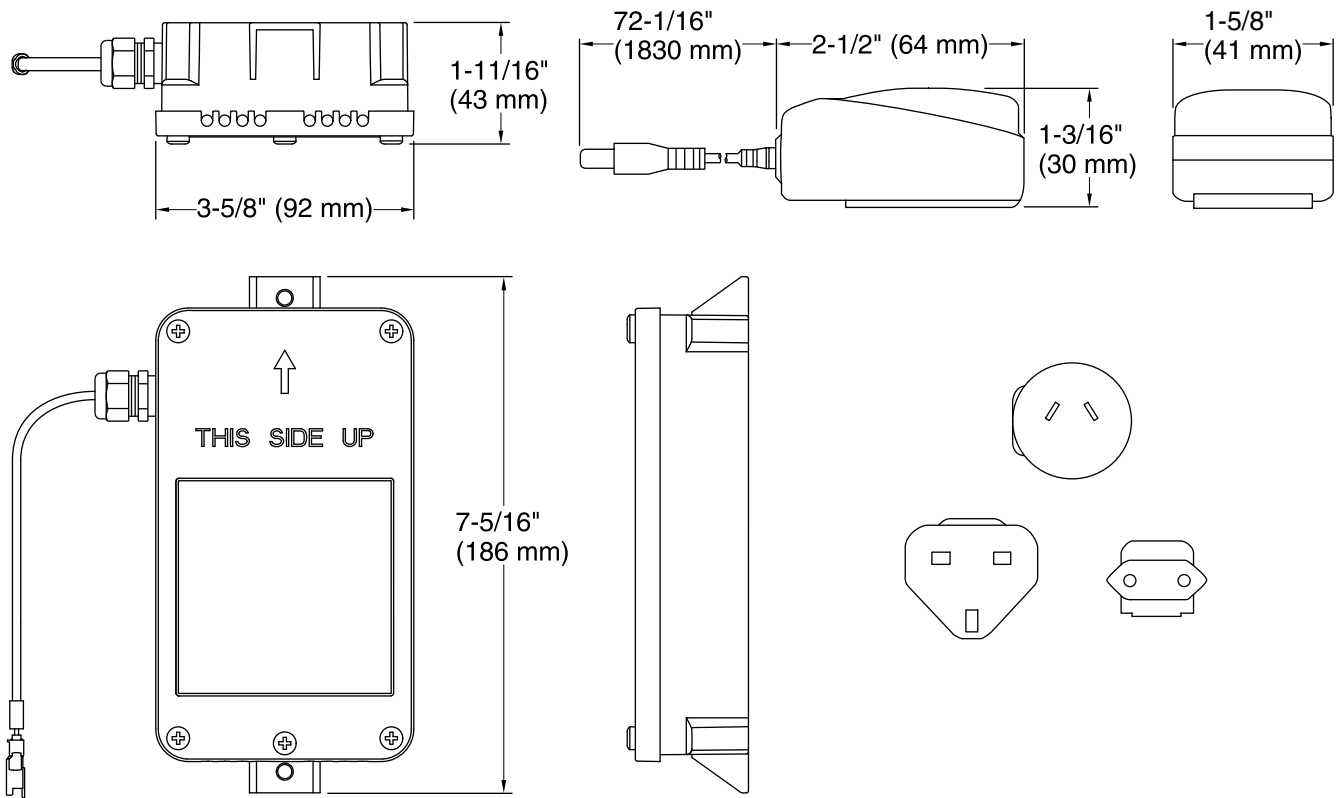

Installation

- Designed for portable or permanent hardwire installations.
- Supplied with 30-inch power cord for easy 120-volt installation.

Required Products/Accessories

K-13487 4' Cable Assembly

or

K-13602 6' Cable Assembly

Required Electrical Service

One circuit required.

120/240 V, 0.3 A, 60 Hz

Technical Information

All product dimensions are nominal.

Installation Type: Wall-mount

Material: Plastic

Notes