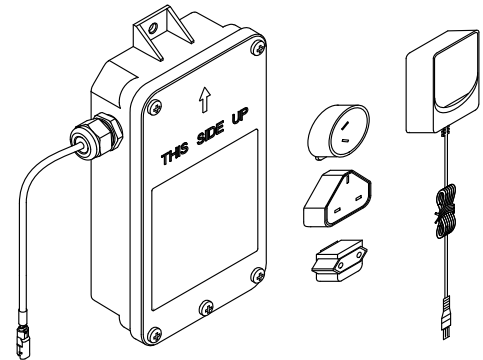

Multi-Outlet Power Supply K-13481

Features

- Universal input for 100 VAC to 240 VAC, 50/60-hertz operation.
- Powers up to eight Insight AC-powered touchless faucets.
- Ultralow power consumption saves energy.
- Energy Star Efficiency Level VI.
- Regulated output of 5 VDC at 1.2 amps.
- Short circuit and overcurrent output protection.
- Intended for use in global outlets only. For North American outlets, please use K-13481-A.

Installation

- Designed for portable or permanent hardwire installations.
- Supplied with 30-inch power cord for easy 120-volt installation.

Required Products/Accessories

K-13487 4' Cable Assembly

or

K-13602 6' Cable Assembly

or

K-13603 8' Cable Assembly

Recommended Products/Accessories

K-13481 Multi-Outlet Power Supply

Codes/Standards

UL 60950

KOHLER® One-Year Limited Warranty

See website for detailed warranty information.