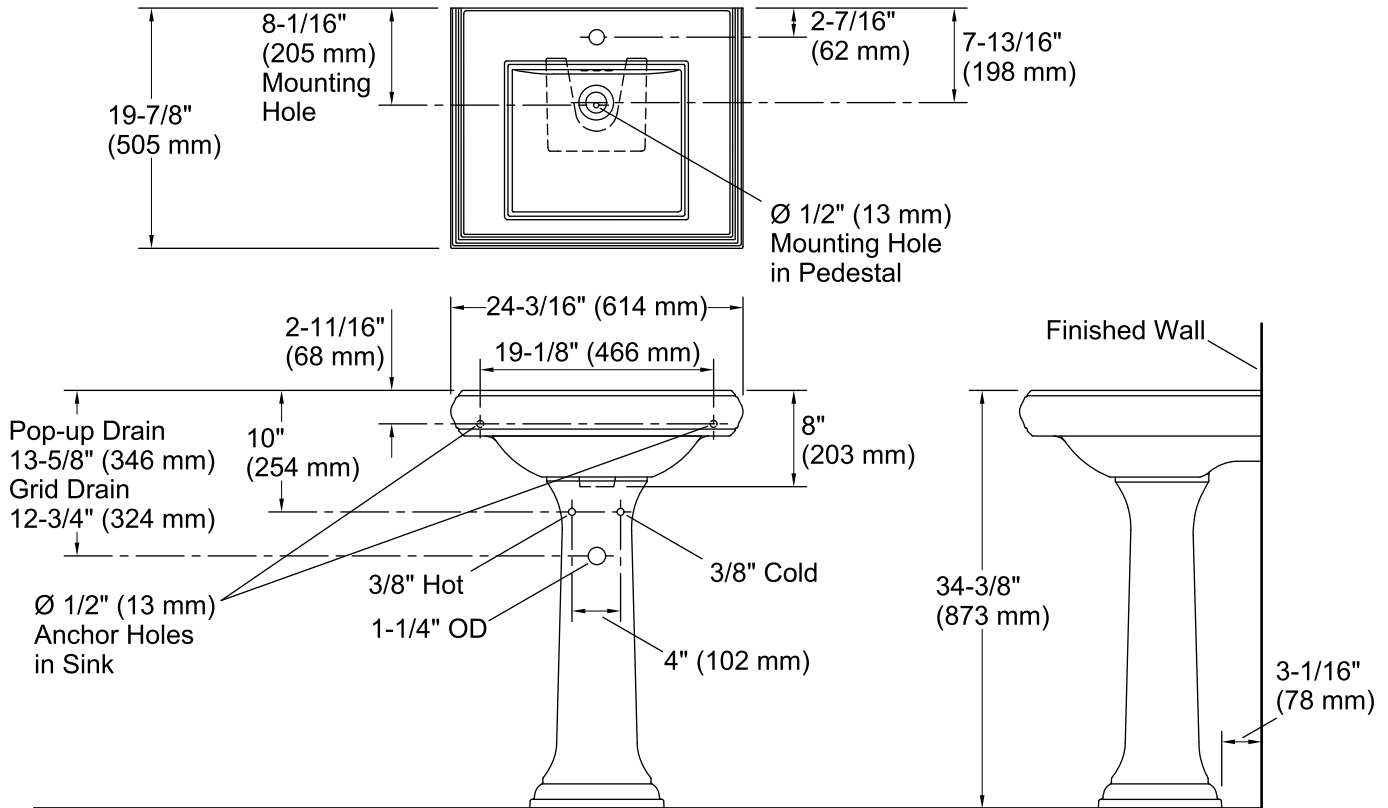

Memoirs® Classic

Pedestal Bathroom Sink

K-2238-1

Features

- Single faucet hole.
- Refined rectangular basin.
- Overflow drain.
- Combination consists of the K-2239-1 basin and the K-2267 pedestal.
- Coordinates with other products in the Memoirs collection.

Material

- Fireclay

Installation

- Pedestal

Recommended Products/Accessories

- K-7605-P Angle Supply with Stop (pair)
- K-8998 P-Trap

Optional Products/Accessories

- 1041816 Hardware kit, Hollow Wall

Included Components

Product consists of:

- K-2267 Bathroom Sink Pedestal
- K-2239-1 Pedestal/Console Table Bathroom Sink

Additional Components:

- Accessory pack
- Rubber pads

Codes/Standards

ASME A112.19.2/CSA B45.1

Technical Information

All product dimensions are nominal.

Bowl configuration:	Single
Installation:	Pedestal
Bowl area (Only):	Length: 15" (381 mm) Width: 13" (330 mm) Water depth: 4-1/2" (114 mm)
Number of deck holes:	1
Faucet hole(s):	1-3/8" (35 mm)
Drain hole:	1-3/4" (44 mm)