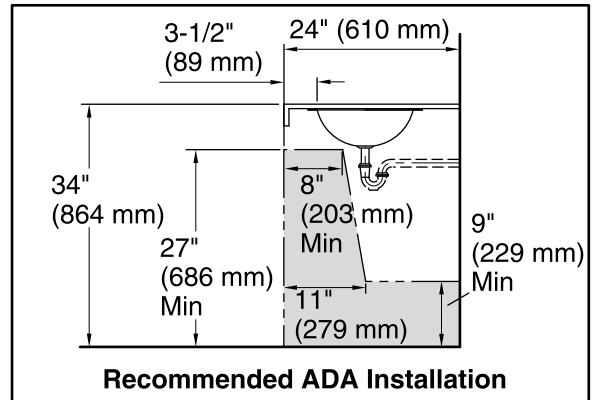

Technical Information

All product dimensions are nominal.

Installation:	Drop-in, Under-mount
Bowl area:	Water depth: 5-3/8" (137 mm)
Drain hole:	1-5/8" (41 mm)
Template:	1248333-7, required, included

Notes

Install this product according to the installation instructions.

Installer must supply anchors based on countertop material and thickness.

ADA, CSA B651 compliant when installed to the specific requirements of these regulations.