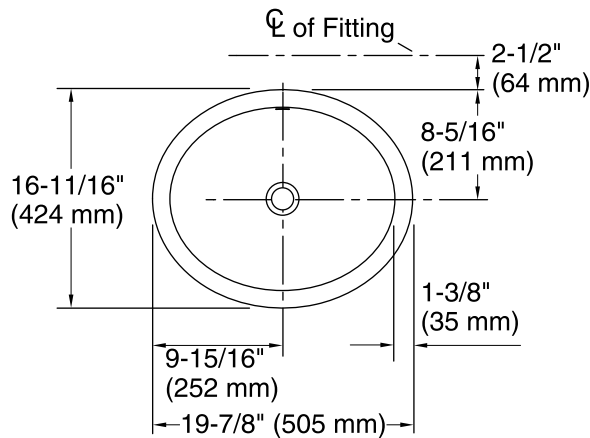

Standard Installation