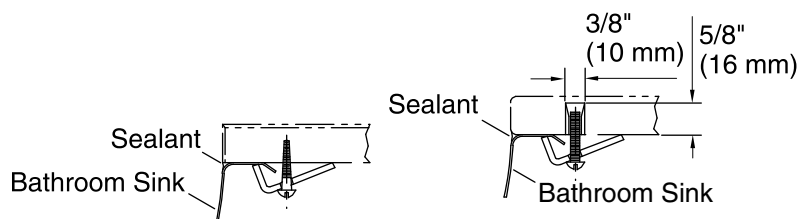

Drop-In Installation

Wood Installation

Marble Installation

Technical Information

All product dimensions are nominal.

Installation:	Drop-in, Under-mount
Bowl area:	Water depth: 5-3/8" (137 mm)
Drain hole:	1-5/8" (41 mm)
Template:	1248333-7, required, included

Notes

Install this product according to the installation instructions.

Installer must supply anchors based on countertop material and thickness.

ADA, CSA B651 compliant when installed to the specific requirements of these regulations.