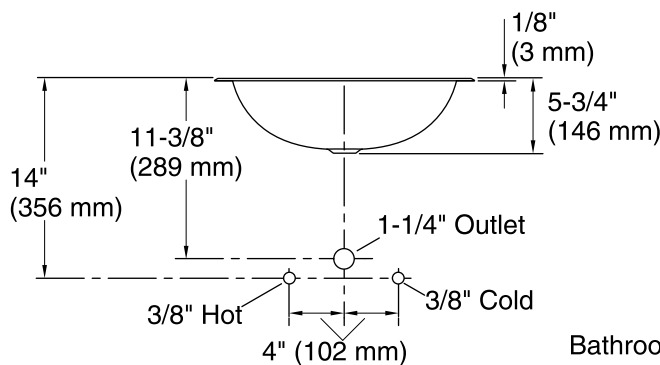

Standard Installation