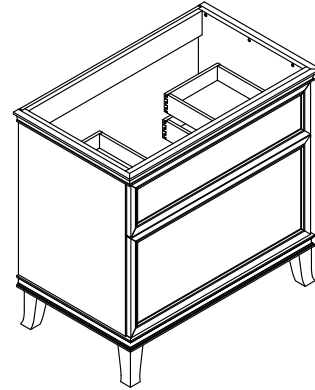

Material

- Solid wood, plywood, and moisture-resistant MDF.
- The nature of wood grain can cause variations in stain depth. Our expert craftspeople hand-apply the stain to blend these variations.

Installation

- Professional installation recommended.

Recommended Products/Accessories

- K-28250 Silestone® quartz 37" vanity top with rectangle cutout
- K-28263 Silestone® quartz 37" backsplash
- K-33561 13" cabinet pull (Qty 2)
- K-99680-SH18 Roll-out tray for 36" vanity
- K-2882 Undermount bathroom sink

Optional Products/Accessories

- K-28251 Silestone® quartz 37" vanity top with oval cutout
- K-28252 Silestone® quartz 37" top w/ Carillon® Rectangle cutout
- K-28266 Silestone® quartz side splash
- K-2881 Undermount bathroom sink
- K-7799 Vessel bathroom sink
- K-99682 General storage package for KOHLER Tailored® vanities
- K-99683 Makeup storage package for KOHLER Tailored® vanities
- K-99684 Drawer divider package for KOHLER Tailored® vanities
- K-99566 In-drawer electrical outlets for vanities
- K-23736 Furniture polish
- K-99676 Filler strip for KOHLER Tailored® vanities

Codes/Standards

EPA TSCA Title VI
CARB P2

KOHLER® One-Year Limited Warranty

See website for detailed warranty information.

Available Colors/Finishes

Color tiles intended for reference only.

Color	Code	Description
	1WA	Linen White
	1WX