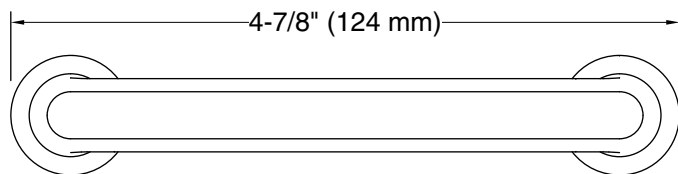

Technical Information

All product dimensions are nominal.

Material: Zinc