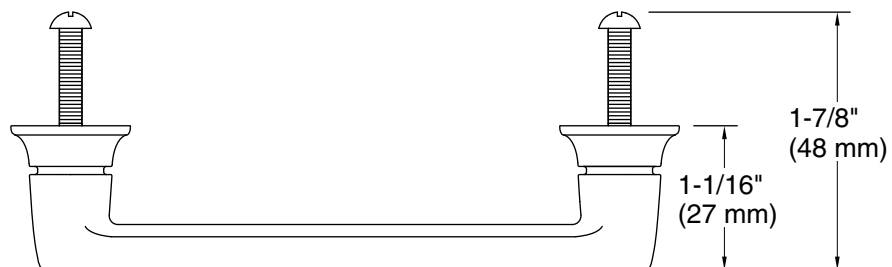

Technical Information

All product dimensions are nominal.

Material: Zinc