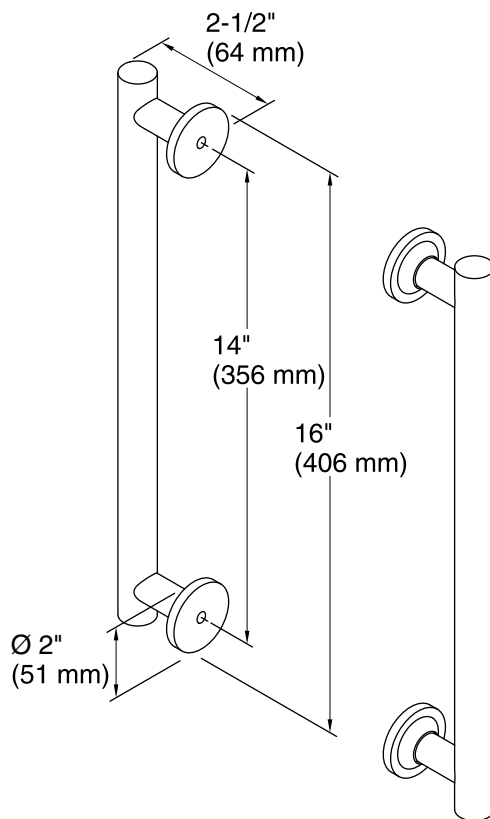

## Features

- Generous 14-inch handle length.
- Double handle opens door from the inside and outside of the shower.
- For use with heavy glass pivot shower doors.
- Coordinates with other products in the Purist collection.

### Technical Information

All product dimensions are nominal.

Material: Brass

### Notes

Install this product according to the installation guide.

This handle is designed to be paired with the Heavy Glass Pivot shower doors. For custom installations,  $\text{Ø } 1/2''$  holes are required at the dimensions shown.