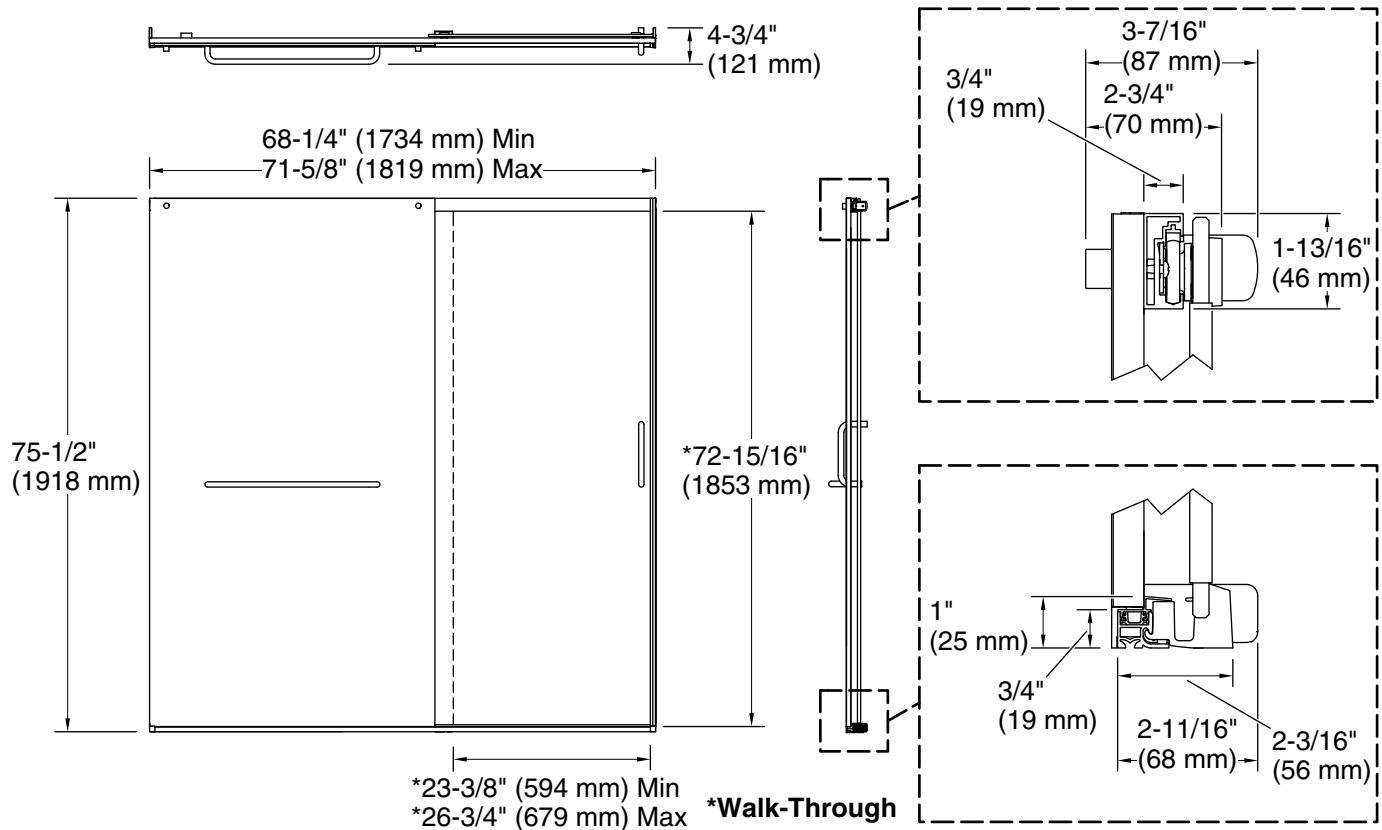

### Installation

- Fits opening widths 68-1/4" - 71-5/8" (1734 - 1819 mm).
- Shower door is 75-1/2" (1918 mm) tall, with a lofty 72-11/16" (1846 mm) minimum head clearance.
- 3-3/8" (86 mm) width adjustment.
- Out-of-plumb adjustability simplifies installation.
- Door can be installed to open to the left or right to suit your bathroom layout.
- For residential use only.
- Not for use in hospitality.

### Technical Information

All product dimensions are nominal.

Installation type:	For shower base installation
Opening Width - Min:	68-1/4" (1734 mm)
Opening Width - Max:	71-5/8" (1819 mm)
Walk-through - Min:	23-3/8" (594 mm)
Walk-through - Max:	26-3/4" (679 mm)
Base-To-Wall Radius - Max:	1/2" (13 mm)
Glass thickness:	5/16" (8 mm)
Glass coating:	CleanCoat®

### Notes

The vertical opening should be a minimum of 78-13/16" (2002 mm) to allow for installation clearance.