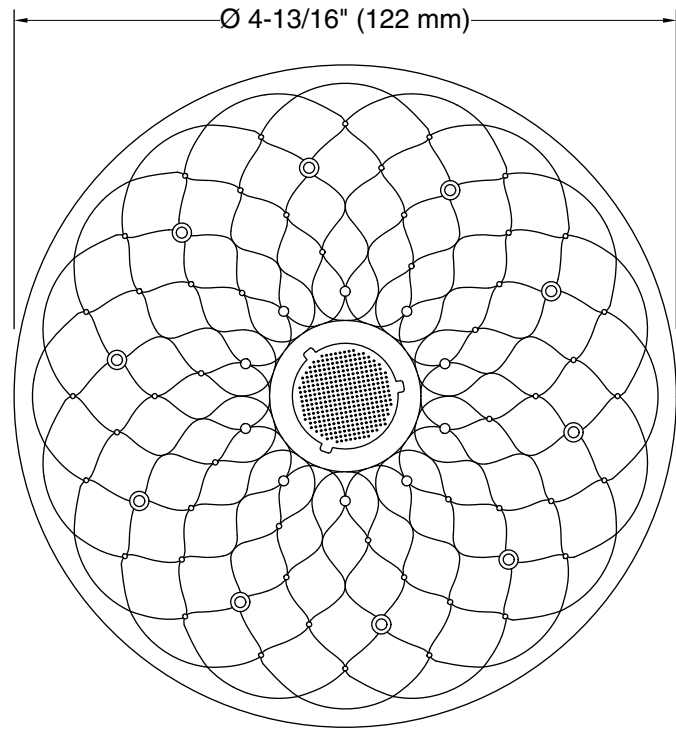

BN Vibrant® Brushed Nickel

Technical Information

All product dimensions are nominal.

Drain included: No

Showerhead/Body Spray:

Rated maximum flow: 1.75 gal/min (6.6 l/min)

Notes

Install this product according to the installation instructions.