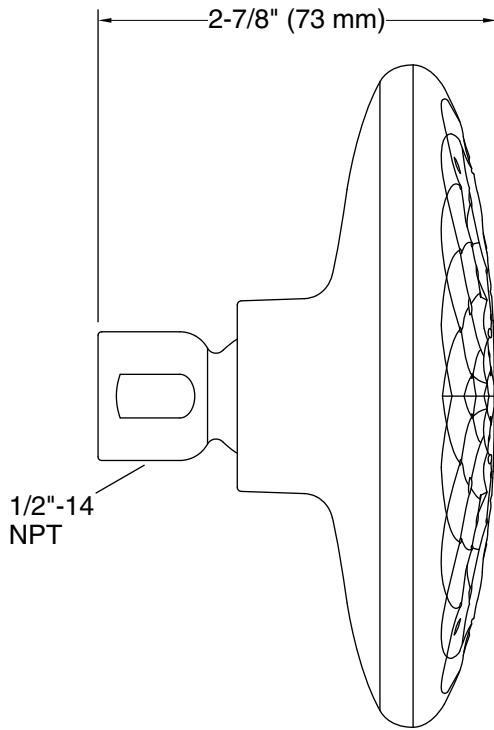

BN Vibrant® Brushed Nickel

Technical Information

All product dimensions are nominal.

Drain included: No

Showerhead/Body Spray:

Rated maximum flow: 1.75 gal/min (6.6 l/min)

Notes

Install this product according to the installation instructions.