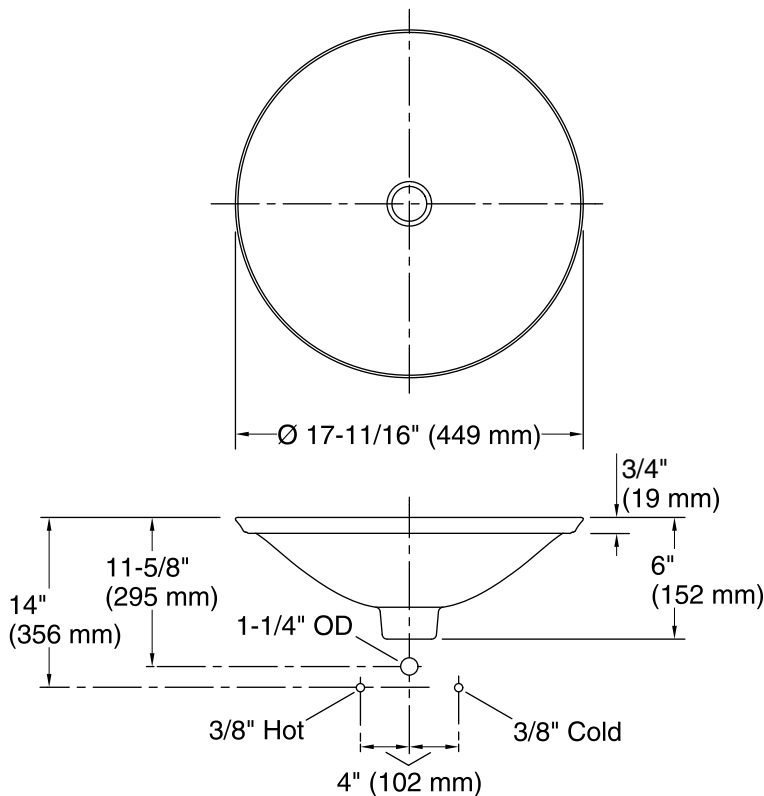

Sartorial™ Paisley Carillon® Round

Bathroom Sink
K-75748-FP1

Features

- Decorated with a textural Paisley design on White background.
- Round basin with subtle lift at edges.
- Wading pool design accommodates a wide variety of faucets.
- No faucet holes; requires wall- or counter-mount faucet.

Standard Installation

Recommended ADA Installation

Technical Information

All product dimensions are nominal.

Bowl configuration: Single

Installation: Drop-in, Vessel

Bowl area (Only): Diameter: 17-11/16" (449 mm)

Bowl depth: 4" (102 mm)

Water depth: 4" (102 mm)

Template: 1242827, required, included

Notes

Install this product according to the installation instructions.

ADA compliant when installed to the specific requirements of these regulations.