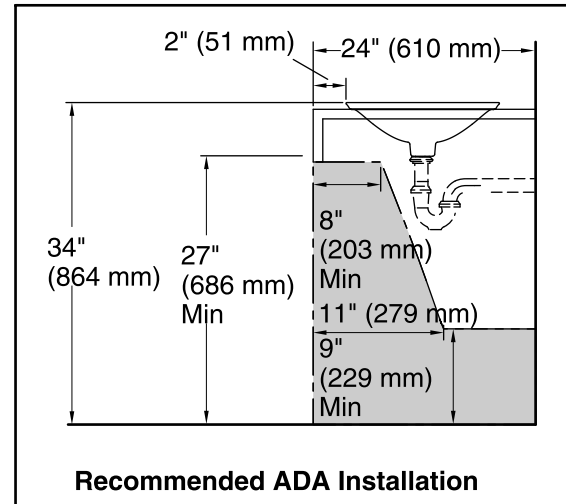

Standard Installation

Recommended ADA Installation

Technical Information

All product dimensions are nominal.

Bowl configuration: Single

Installation: Drop-in, Vessel

Bowl area (Only): Diameter: 17-11/16" (449 mm)

Bowl depth: 4" (102 mm)

Water depth: 4" (102 mm)

Template: 1242827, required, included

Notes

Install this product according to the installation instructions.

ADA compliant when installed to the specific requirements of these regulations.