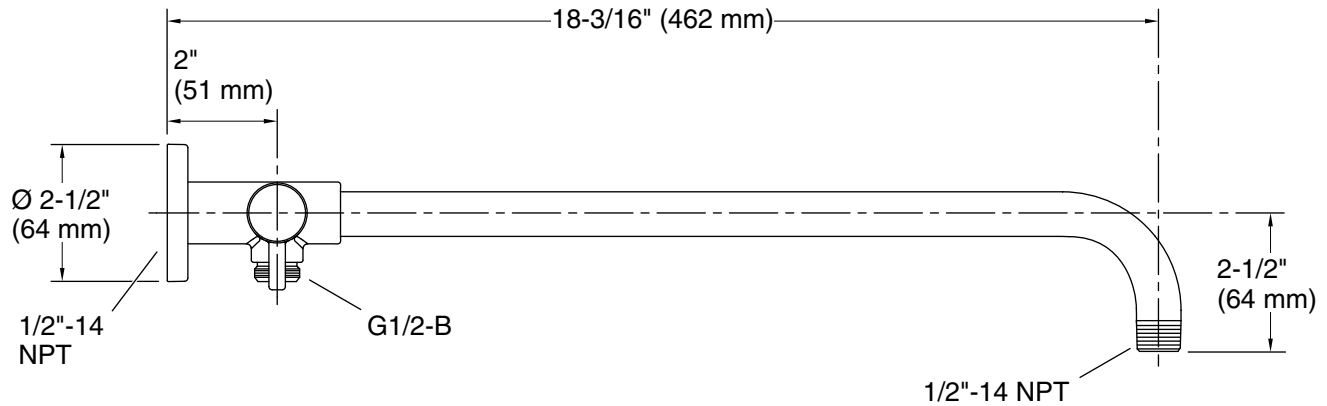

Features

- Diverter switches water between rainhead, handshower, or both at one time
- For use with KOHLER showerheads and handshowers (sold separately)
- Includes flange
- K-76334 Traditional flange and K-76335 Square flange also available (sold separately)
- 1/2" NPT connection

Technical Information

All product dimensions are nominal.

Drain included: No

Notes

Install this product according to the installation guide.