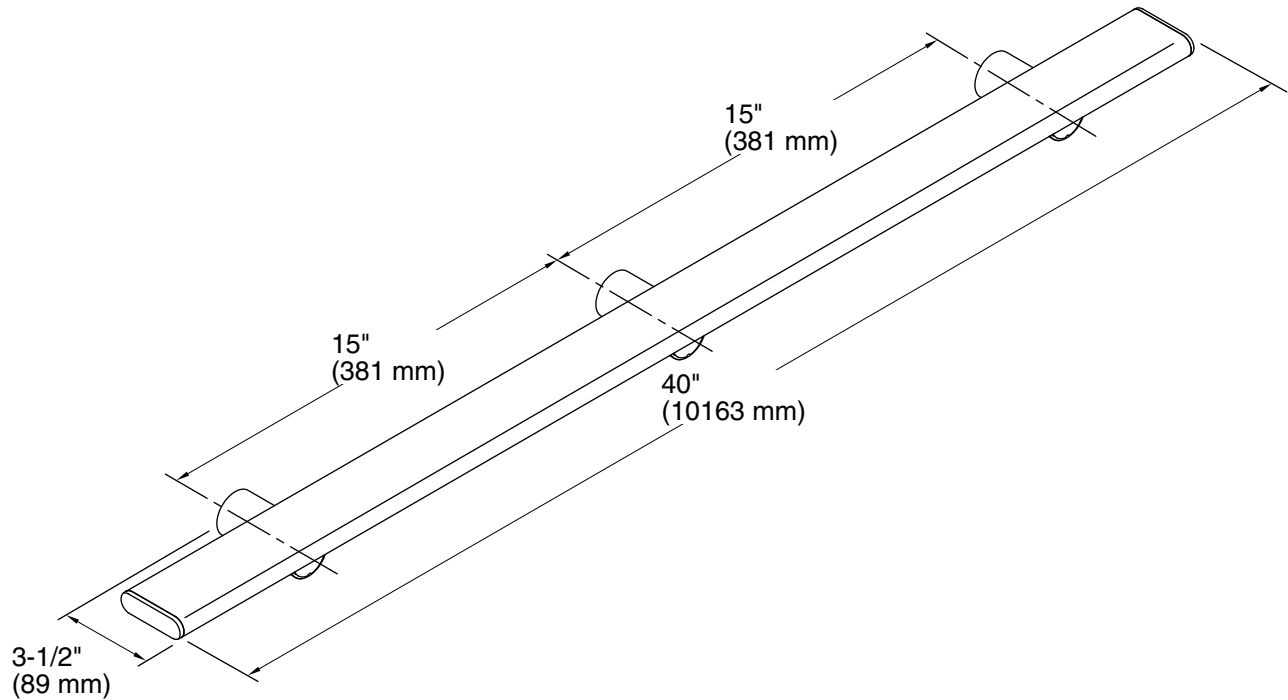

Features

- For use with KOHLER Choreograph wall panels
- Provides a stable point of contact in the shower
- Slim, flat profile doubles as shower storage space
- Provides 300 lbs of support
- Includes installation hardware
- Add optional K-97629 Teak Tray (sold separately) for dedicated product staging space on the barre

Recommended Products/Accessories

K-97629 Teak Barre Shelf
K-23723 Faucet cleaner

Included Components

Additional Components:

Bracket(s)
End caps
Plugs
Screw(s)

Codes/Standards

ASTM F446

KOHLER® Choreograph Shower Walls and Accessories Limited Warranty

Technical Information

All product dimensions are nominal.

Installation Type: Wall-mount

Material: Anodized Aluminum

Notes

Install this product according to the installation guide.

Requires 2x4 backing to be installed.