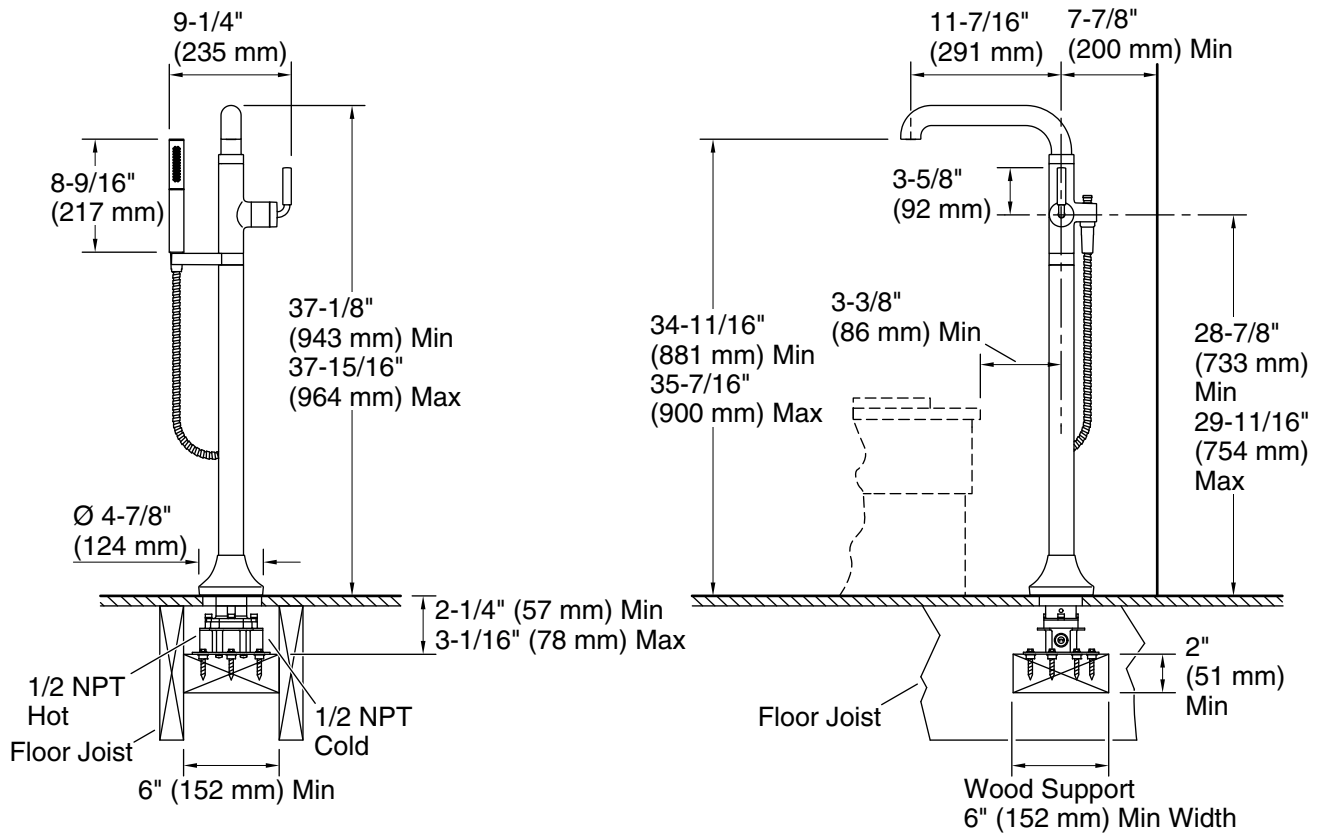

Technical Information

All product dimensions are nominal.

Drain included: No

Notes

Install this product according to the installation instructions.