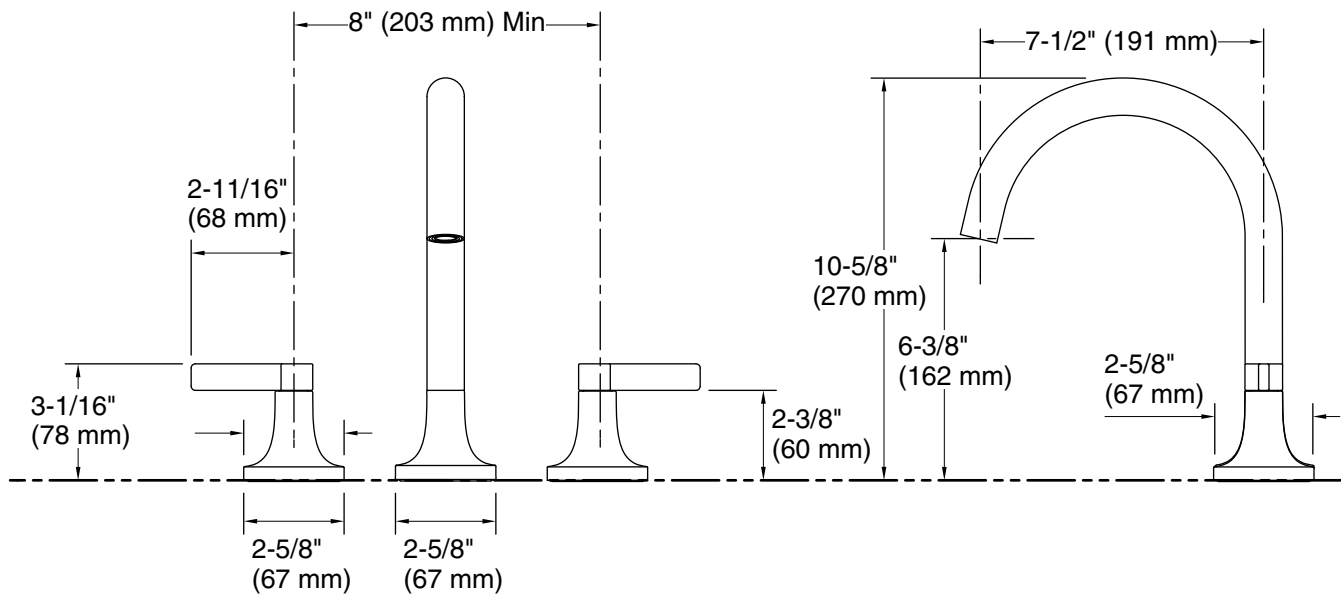

Technical Information

All product dimensions are nominal.

Drain included: No

Notes

Install this product according to the installation instructions.

ADA, OBC, CSA B651 compliant when installed to the specific requirements of these regulations.