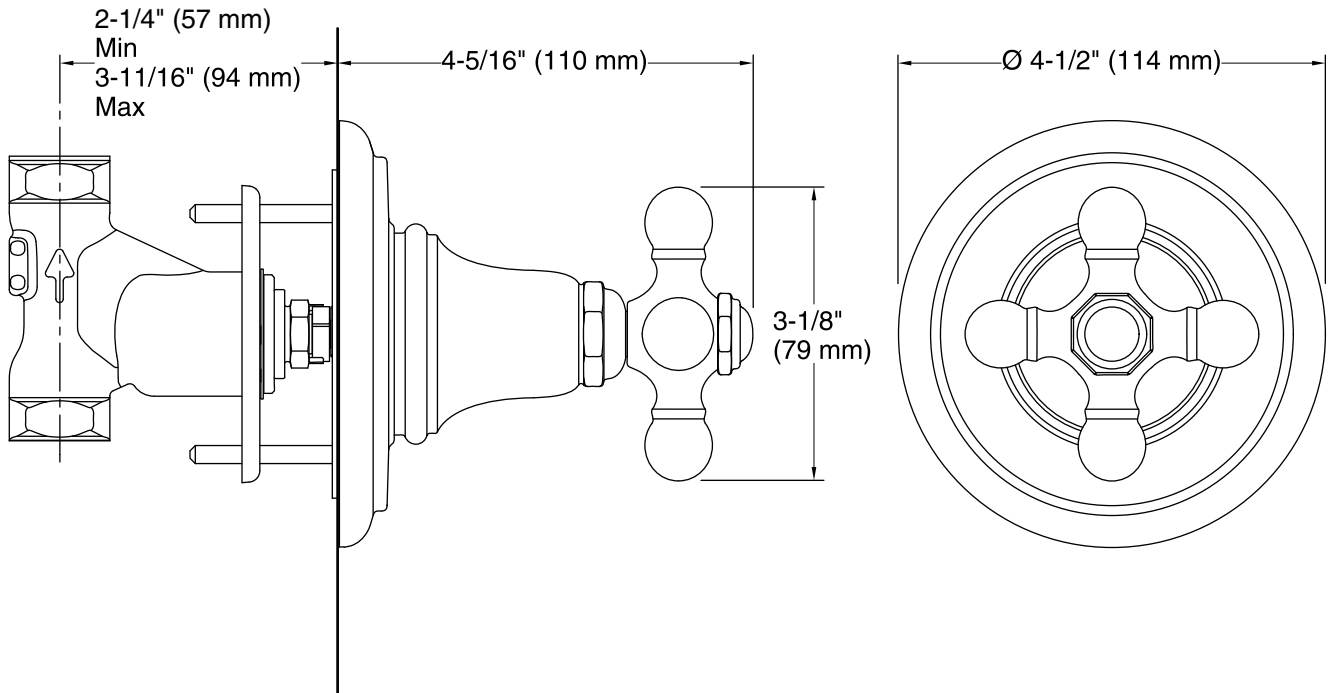

Technical Information

All product dimensions are nominal.

Notes

Install this product according to the installation instructions.

ADA compliant when installed to the specific requirements of these regulations.