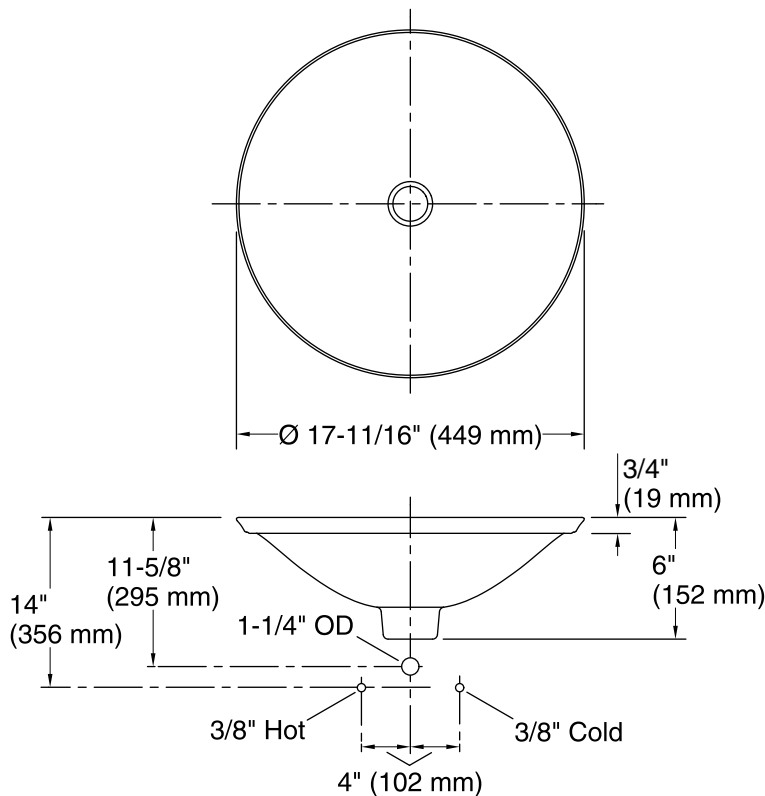

Standard Installation