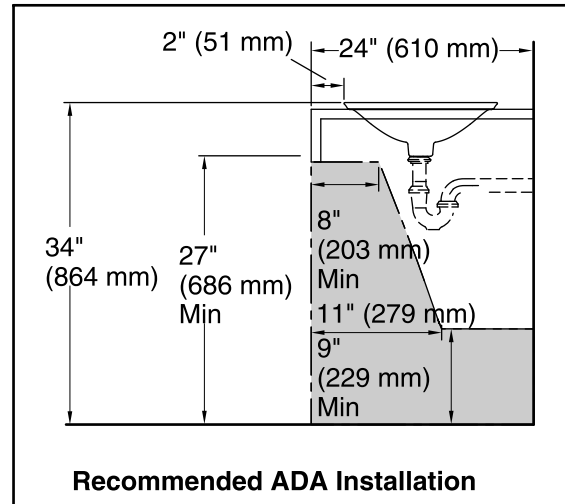

Recommended ADA Installation

Technical Information

All product dimensions are nominal.

Bowl configuration: Single

Installation: Drop-in, Vessel

Bowl area (Only): Diameter: 17-11/16" (449 mm)
Bowl depth: 4" (102 mm)
Water depth: 4" (102 mm)

Template: 1242827, required, included

Notes

Install this product according to the installation instructions.

NOTICE: Countertop manufacturer or cutter must use the current product template available at www.kohler.com, or by calling 1-800-4KOHLER. Kohler Co. is not responsible for cutout errors when the incorrect cutout template is used.

ADA compliant when installed to the specific requirements of these regulations.