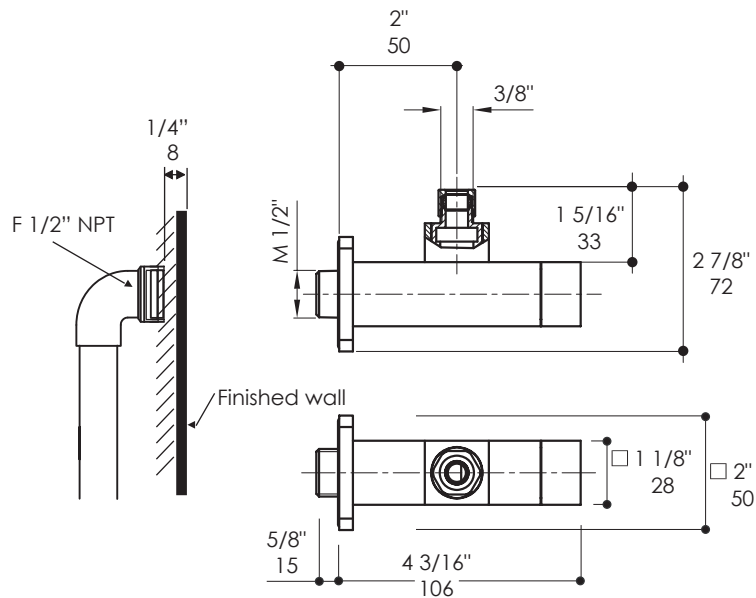

### Features:

- Wall-mount square angle valve with flange
- Brass construction

### Notes:

Drawings provided herein are meant to give the user an idea of the product and are not made to scale. The size in inches is rounded up to the nearest 1/16".  
 Plumbing specifications are only a guideline and may need to be altered based on the application.  
 Product specifications are not binding to the manufacturer and can be changed without notice at any time. Please refer to your shipment for product final sizes.