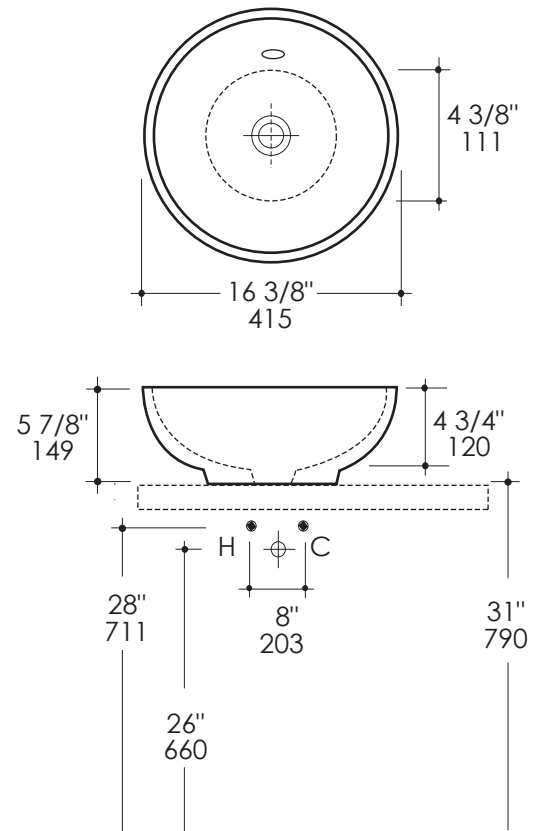

Light Vaso Lavatory Item #4033A

Features:

- Porcelain lavatory with overflow
- Vessel installation
- Requires oversized European drain (i.e. 7100-16OF)
- Glazed exterior

Finish Options:

001 - White

Product Specifications:

IMPORTANT:

We use very fine clay to produce select porcelain lavatories. The many benefits of fine clay include low porosity, high brilliance of glaze, as well as high durability of the material and finish. However, fine clay is subject to relatively high level of shrinkage 12-15% during firing process at extremely high temperatures reaching over 2200°F / 1200°C. This process results in unavoidable low levels of deviation from the originally intended perfect shape. Each lavatory is therefore slightly unique and closely inspected for proper fit with the accompanying vanity. LACAVA strives to ensure long-lasting beauty and performance of our sanitary ware for complete customer satisfaction.

Notes:

Drawings provided herein are meant to give the user an idea of the product and are not made to scale. The size in inches is rounded up to the nearest 1/16". Slight variances can often occur with porcelain and woodwork. Therefore, LACAVA will not be held responsible for any cutouts, countertops, or furniture made without the actual product or template from LACAVA. Differences in color, grain, appearance and texture are inherent in all natural woodwork, and should be expected. Variances in these qualities are not deemed manufacturing defects, and will not be accepted as valid reasons to return or exchange any LACAVA woodwork. Plumbing specifications are only a guideline and may need to be altered based on the application. Product specifications are not binding to the manufacturer and can be changed without notice at any time. Please refer to your shipment for product final sizes.