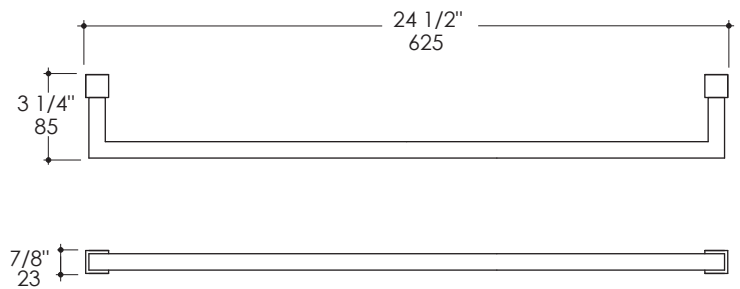

### Features:

- Wall-mount towel bar
- Stainless steel construction
- Includes mounting hardware

### Notes:

Drawings provided herein are meant to give the user an idea of the product and are not made to scale. The size in inches is rounded up to the nearest 1/16".

LACAVA is committed to the highest level of customer service. Please feel free to contact us at 1-888-522-2823 (toll free) or by email at [info@lacava.com](mailto:info@lacava.com) for technical assistance or any general inquiries.