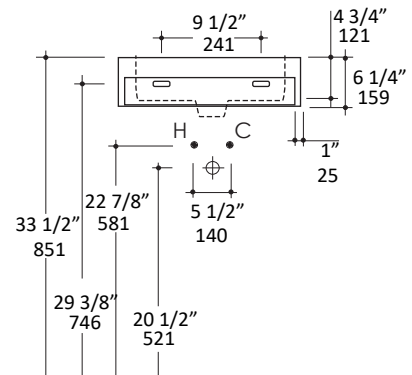

## Specifications:

<b>Installation:</b>	Semi-recessed
<b>Exterior Dimensions:</b>	19 3/4" w x 19" d x 6 1/4" h
<b>Material:</b>	Porcelain
<b>Weight:</b>	31 lbs
<b>Overflow:</b>	Yes
<b>Finishes:</b>	001 - White
<b>Faucet Holes:</b>	00 - no hole 01 - one centered hole 02 - two hole - center and right, 4" spread 03 - three hole, 8" spread
<b>Cut-out Size:</b>	18 3/4" x 13 1/2" (template available upon request)
<b>Faucet Hole Size:</b>	Ø 1 3/8"
<b>Drain Hole Size:</b>	Ø 1 3/4"

**CUT OUT**  
18 3/4" x 13 1/2"  
476 x 343

## Recommended Items:

- European drain with overflow
  - 7100-12
  - 7100-13OF
  - 7100-16OF

LACAVA reserves the right to revise any dimension or information on this sheet without notice. Dimensions are nominal and may vary within an industry accepted tolerance of 1/4". Drawings provided herein are meant to give the user an idea of the product and are not made to scale.  
Revised: 8/19/2019