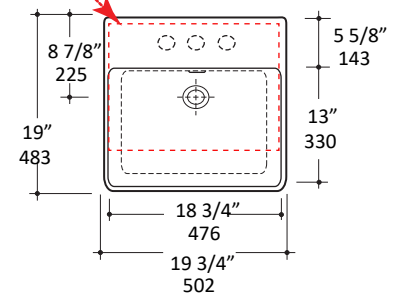

## Specifications:

<b>Installation:</b>	Semi-recessed
<b>Exterior Dimensions:</b>	19 3/4" w x 19" d x 6 1/4" h
<b>Material:</b>	Porcelain
<b>Weight:</b>	31 lbs
<b>Overflow:</b>	Yes
<b>Finishes:</b>	001 - White
<b>Faucet Holes:</b>	00 - no hole 01 - one centered hole 02 - two hole - center and right, 4" spread 03 - three hole, 8" spread
<b>Cut-out Size:</b>	18 3/4" x 13 1/2" (template available upon request)
<b>Faucet Hole Size:</b>	Ø 1 3/8"
<b>Drain Hole Size:</b>	Ø 1 3/4"

**CUT OUT**  
18 3/4" x 13 1/2"  
476 x 343

## Recommended Items:

- European drain with overflow
  - 7100-12
  - 7100-13OF
  - 7100-16OF

LACAVA reserves the right to revise any dimension or information on this sheet without notice. Dimensions are nominal and may vary within an industry accepted tolerance of 1/4". Drawings provided herein are meant to give the user an idea of the product and are not made to scale.  
Revised: 8/19/2019