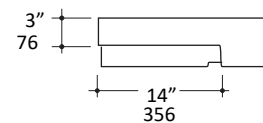

## Specifications:

<b>Installation:</b>	Semi-recessed
<b>Exterior Dimensions:</b>	19 3/4" w x 19" d x 6 1/4" h
<b>Material:</b>	Porcelain
<b>Weight:</b>	31 lbs
<b>Overflow:</b>	Yes
<b>Finishes:</b>	001 - White
<b>Faucet Holes:</b>	00 - no hole 01 - one centered hole 02 - two hole - center and right, 4" spread 03 - three hole, 8" spread
<b>Cut-out Size:</b>	18 3/4" x 13 1/2" (template available upon request)
<b>Faucet Hole Size:</b>	Ø 1 3/8"
<b>Drain Hole Size:</b>	Ø 1 3/4"

**CUT OUT**  
18 3/4" x 13 1/2"  
476 x 343

## Recommended Items:

- European drain with overflow
  - 7100-12
  - 7100-13OF
  - 7100-16OF

LACAVA reserves the right to revise any dimension or information on this sheet without notice. Dimensions are nominal and may vary within an industry accepted tolerance of 1/4". Drawings provided herein are meant to give the user an idea of the product and are not made to scale.  
Revised: 8/19/2019