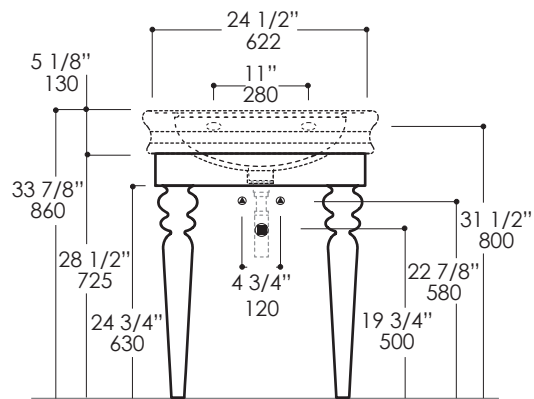

Lirico Console Item #H251A + H251

Features:

- Floor-standing console stand with turned legs
- Solid material construction
- Must be secured to wall
- Washbasin #H251 sold separately

Recommended Accessories:

- Item #H251: Porcelain washbasin with overflow
- Recommended oversized European drain (i.e. item #7100-12 or 7100-16OF)
- Available in White (-001) only
- Faucet hole options available: One, Two, or Three in 8" spread

Product Specifications:

Finish Options:

- 08 - White
- 16 - Black
- 34 - Mocha
- 35 - Ardesia
- 85 - Gloss White
- 86 - Gloss Black
- 87 - Gloss Mocha
- 88 - Gloss Ardesia

Notes:
Drawings provided herein are meant to give the user an idea of the product and are not made to scale. The size in inches is rounded up to the nearest 1/16". Slight variances can often occur with porcelain and woodwork. Therefore, LACAVA will not be held responsible for any cutouts, countertops, or furniture made without the actual product or template from LACAVA.