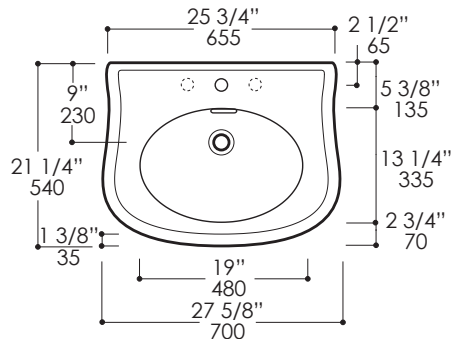

Lirico Console Item #H251A + H251

Features:

- Floor-standing console stand with turned legs
- Solid material construction
- Must be secured to wall
- Washbasin #H251 sold separately

Recommended Accessories:

- Item #H251: Porcelain washbasin with overflow
- Recommended oversized European drain (i.e. item #7100-12 or 7100-16OF)
- Available in White (-001) only
- Faucet hole options available: One, Two, or Three in 8" spread

Product Specifications:

Finish Options:

- 08 - White
- 16 - Black
- 34 - Mocha
- 35 - Ardesia
- 85 - Gloss White
- 86 - Gloss Black
- 87 - Gloss Mocha
- 88 - Gloss Ardesia

Notes:
Drawings provided herein are meant to give the user an idea of the product and are not made to scale. The size in inches is rounded up to the nearest 1/16". Slight variances can often occur with porcelain and woodwork. Therefore, LACAVA will not be held responsible for any cutouts, countertops, or furniture made without the actual product or template from LACAVA.