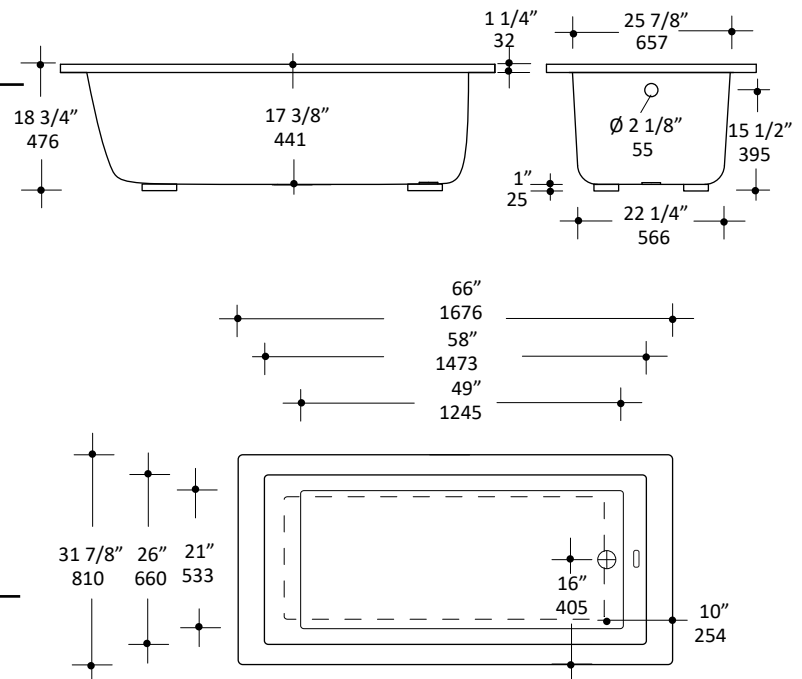

Specifications:

Installation:	Under-counter or self-rimming
Exterior Dimensions:	66" w x 31 7/8" d x 18 3/4" h
Material:	Acrylic
Water capacity	58 gal.
Weight:	88 lbs.
Overflow:	Yes
Finishes:	001 - Luster white
Freight:	Class 4

Features:

- Under-counter or self-rimming installation
- Luster white acrylic soaking bathtub with overflow
- Polished chrome drain is included
- Unfinished exterior suitable for built-in installation

Codes + Standards:

- Meets or exceeds applicable national codes and standards

Recommended Items:

- Furniture
 - SOTTILE #5112 - Bathroom stool in solid surface