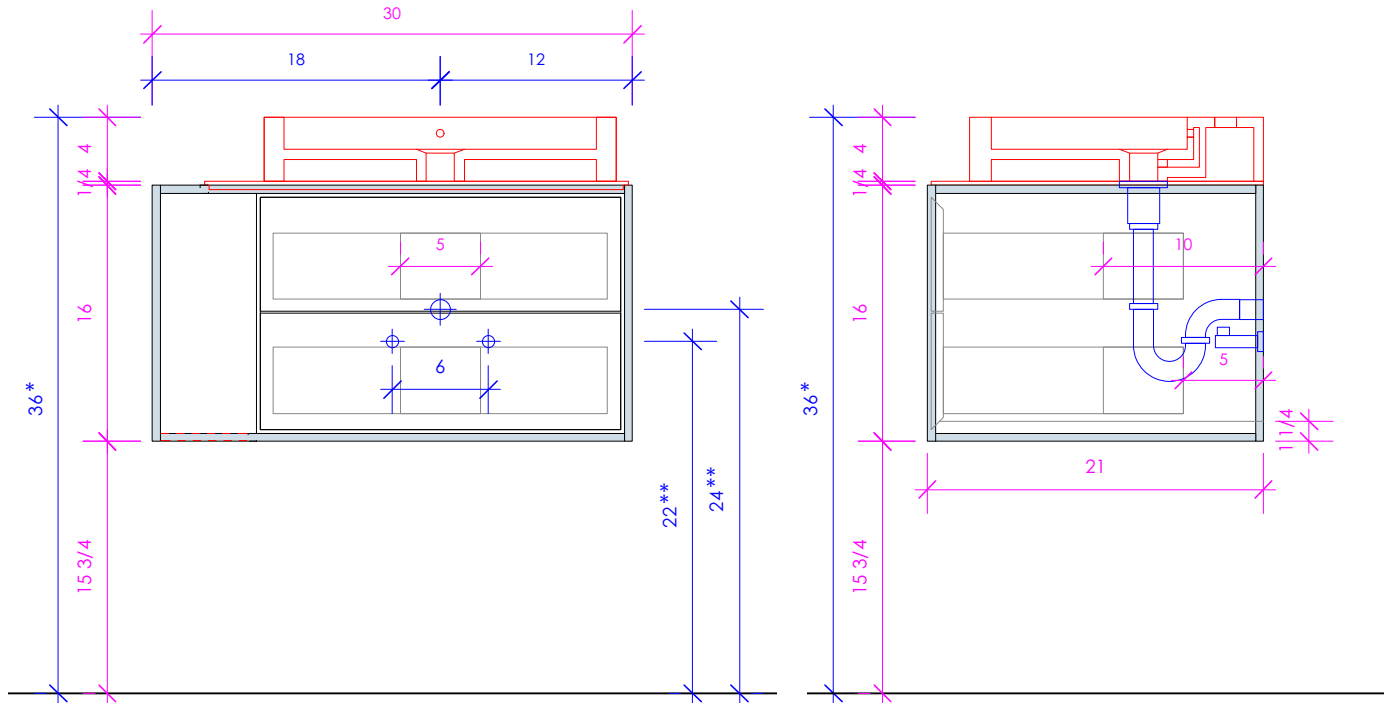

LACAVA

LINEA

LIN-VS-30L

* Recommended installation height
** Recommended plumbing location

FEATURES:

- WALL MOUNT VANITY
- TWO DRAWERS WITH SELF-CLOSE GLIDES
- INTERIOR DRAWERS STAINED TO REFLECT EXTERIOR FINISH
- MITERED DETAILING ON DRAWERS
- DECORATIVE HARDWARE **K450** INCLUDED BUT NOT INSTALLED - CAN BE INSTALLED UPON REQUEST
- USED WITH **LIN-VS-30LF** FRAME, **LIN-VS-30LT** COUNTERTOP AND **5030** SINK (SOLD SEPARATELY)
- PROUDLY HANDMADE IN THE USA
- MANUFACTURED WITH LOW VOC FINISHES AND WOOD FROM RENEWABLE FORESTS

6630 WEST WRIGHTWOOD
CHICAGO, IL 60707

PH: 773-637-9600
FAX: 773-637-9601

LACAVA.COM
INFO@LACAVA.COM

LACAVA

LINEA

LIN-VS-30R

* Recommended installation height
** Recommended plumbing location

FEATURES: