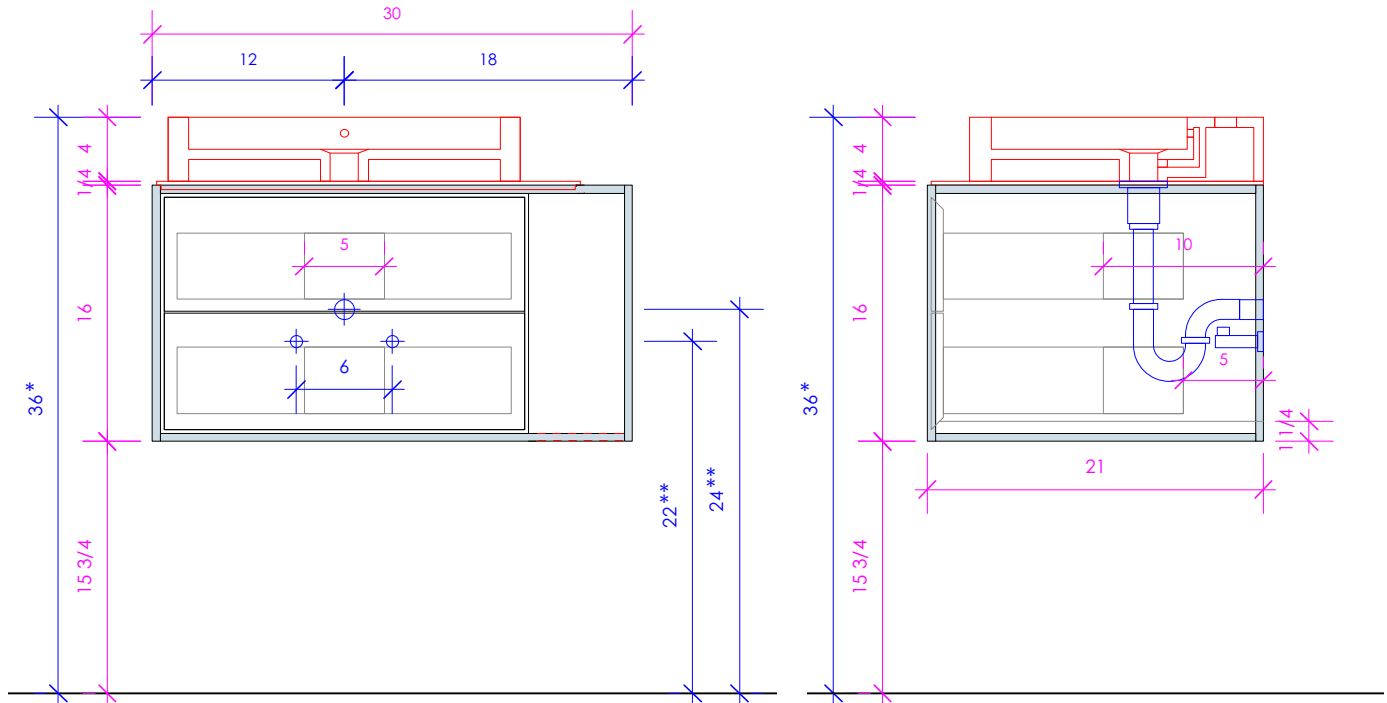

LACAVA

LINEA

LIN-VS-30L

* Recommended installation height
** Recommended plumbing location

FEATURES:

- WALL MOUNT VANITY
- TWO DRAWERS WITH SELF-CLOSE GLIDES
- INTERIOR DRAWERS STAINED TO REFLECT EXTERIOR FINISH
- MITERED DETAILING ON DRAWERS
- DECORATIVE HARDWARE **K450** INCLUDED BUT NOT INSTALLED - CAN BE INSTALLED UPON REQUEST
- USED WITH **LIN-VS-30LF** FRAME, **LIN-VS-30LT** COUNTERTOP AND **5030** SINK (SOLD SEPARATELY)
- PROUDLY HANDMADE IN THE USA
- MANUFACTURED WITH LOW VOC FINISHES AND WOOD FROM RENEWABLE FORESTS