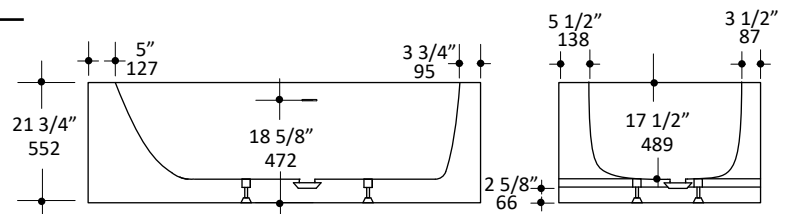

Specifications:

Installation:	Freestanding
Exterior Dimensions:	71" w x 36 1/2" d x 21 3/4" h
Material:	Solid surface
Water capacity	73 gal.
Weight:	507 lbs.
Overflow:	Yes
Finishes:	001M - Matte white 001G - Gloss white
Freight:	Class 5

Features:

- Solid surface soaking bathtub with overflow
- Includes brass click-clack drain assembly with decorative solid surface dome
- Adjustable feet

Codes + Standards:

- Meets or exceeds applicable national codes and standards

Recommended Items:

- Furniture
 - TUB03-BR: Tub bridge in wood, 6" w, 36" d, 1 1/2" h
 - Available in: white (08), black (16), natural walnut (07)
- Trap connections
 - TBSH90 - L-shaped 90 degree brass tub shoe
 - TBSH180 - Straight down 180 degree brass tub shoe

LACAVA reserves the right to revise any dimension or information on this sheet without notice. Dimensions are nominal and may vary within an industry accepted tolerance of 1/4".
Drawings provided herein are meant to give the user an idea of the product and are not made to scale.
Revised: 10/29/2021