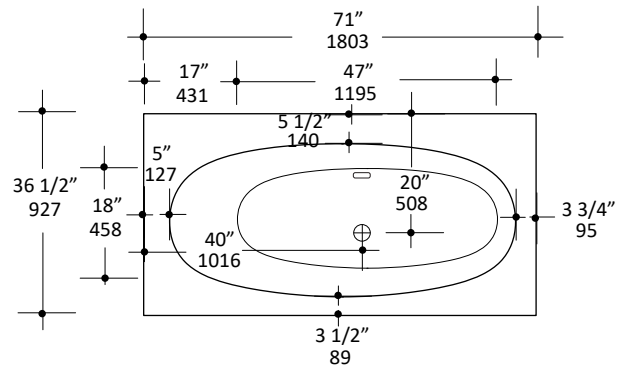

Specifications:

Installation:	Freestanding
Exterior Dimensions:	71" w x 36 1/2" d x 21 3/4" h
Material:	Solid surface
Water capacity	73 gal.
Weight:	507 lbs.
Overflow:	Yes
Finishes:	001M - Matte white 001G - Gloss white
Freight:	Class 5

Features:

- Solid surface soaking bathtub with overflow
- Includes brass click-clack drain assembly with decorative solid surface dome
- Adjustable feet

Codes + Standards:

- Meets or exceeds applicable national codes and standards

Recommended Items:

- Furniture
 - TUB03-BR: Tub bridge in wood, 6" w, 36" d, 1 1/2" h
 - Available in: white (08), black (16), natural walnut (07)
- Trap connections
 - TBSH90 - L-shaped 90 degree brass tub shoe
 - TBSH180 - Straight down 180 degree brass tub shoe

LACAVA reserves the right to revise any dimension or information on this sheet without notice. Dimensions are nominal and may vary within an industry accepted tolerance of 1/4".
Drawings provided herein are meant to give the user an idea of the product and are not made to scale.
Revised: 10/29/2021