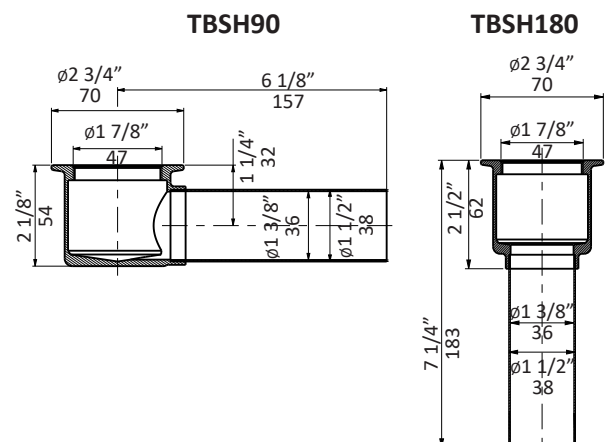

Specifications:

Installation:	Freestanding
Exterior Dimensions:	71" w x 36 1/2" d x 21 3/4" h
Material:	Solid surface
Water capacity	73 gal.
Weight:	507 lbs.
Overflow:	Yes
Finishes:	001M - Matte white 001G - Gloss white
Freight:	Class 5

Features:

- Solid surface soaking bathtub with overflow
- Includes brass click-clack drain assembly with decorative solid surface dome
- Adjustable feet

Codes + Standards:

- Meets or exceeds applicable national codes and standards

Recommended Items:

- Furniture
 - TUB03-BR: Tub bridge in wood, 6" w, 36" d, 1 1/2" h
 - Available in: white (08), black (16), natural walnut (07)
- Trap connections
 - TBSH90 - L-shaped 90 degree brass tub shoe
 - TBSH180 - Straight down 180 degree brass tub shoe

LACAVA reserves the right to revise any dimension or information on this sheet without notice. Dimensions are nominal and may vary within an industry accepted tolerance of 1/4".
Drawings provided herein are meant to give the user an idea of the product and are not made to scale.
Revised: 10/29/2021