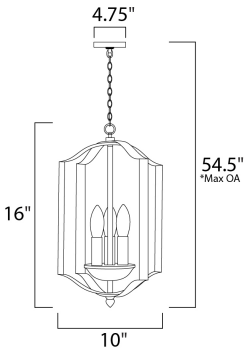

*max overall height

MEASUREMENTS

- DIMENSION : 10" L x 10" W x 16" H
- MAX OAH : 54.5" OAH
- CANOPY : 4.75" W x 0.75" H x 4.75" L
- HANGING WEIGHT : 4 lb

LAMPING

- LUMENS : 1,800 Rated
- BULB : 3 x 60W Incandescent E12 Candelabra , 180W Total
- BULB INCLUDED : (Not Included)
- DIMMABLE : Yes