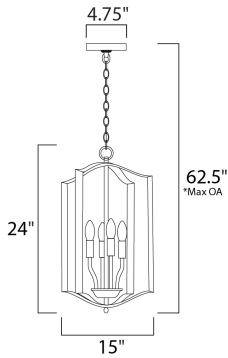

*max overall height

MEASUREMENTS

- DIMENSION : 15" L x 15" W x 24" H
- MAX OAH : 62.5" OAH
- CANOPY : 4.75" W x 0.75" H x 4.75" L
- HANGING WEIGHT : 6.5 lb

LAMPING

- LUMENS : 2,400 Rated
- BULB : 4 x 60W Incandescent E12 Candelabra , 240W Total
- BULB INCLUDED : (Not Included)
- DIMMABLE : Yes