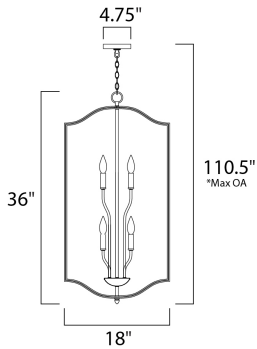

\*max overall height

**MEASUREMENTS**

- DIMENSION : 18" L x 18" W x 36" H
- MAX OAH : 110.5" OAH
- CANOPY : 4.75" W x 0.75" H x 4.75" L
- HANGING WEIGHT : 12.25 lb

**LAMPING**

- LUMENS : 3,600 Rated
- BULB : 6 x 60W Incandescent E12 Candelabra , 360W Total
- BULB INCLUDED : (Not Included)
- DIMMABLE : Yes