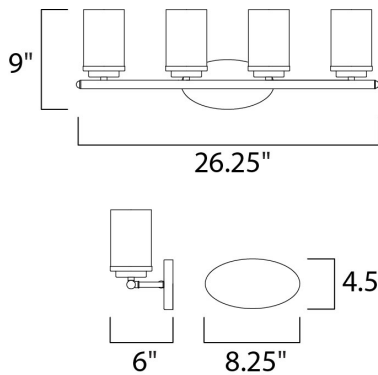

**MEASUREMENTS**

DIMENSION : 26.25" W x 9" H x 6" Ext  
 HANGING WEIGHT : 4.05 lb

**LAMPING**

INPUT VOLTAGE : 120V  
 LUMENS : 0 Rated  
 BULB : 4 x 60W Incandescent E26 Medium , 240W Total  
 BULB INCLUDED : (Not Included)  
 DIMMABLE : Yes