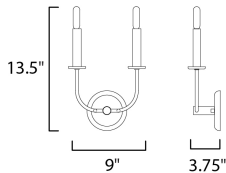

MEASUREMENTS

DIMENSION : 9" W x 12" H x 4" Ext
 MAX OAH : 5" W x 5" H
 HANGING WEIGHT :

LAMPING

INPUT VOLTAGE : 120V
 BULB : 2 x 60W Incandescent E12 Candelabra , 120W Total
 BULB INCLUDED : (Not Included)
 DIMMABLE : Y
 LIGHTING_DIRECTION : Omni

FINISHES OPTION

- Black / Satin Nickel
- Satin Brass

MATERIAL

Steel

RATINGS

cULus
 Damp Location
 ADA

ADDITIONAL

INSTALL UP/DOWN: Up
 OPERATING TEMPERATURE:
 -20°C (-4°F), 40°C (104°F)