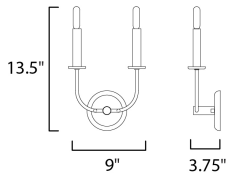

**MEASUREMENTS**

DIMENSION : 9" W x 12" H x 4" Ext  
 MAX OAH : 5" W x 5" H  
 HANGING WEIGHT :

**LAMPING**

INPUT VOLTAGE : 120V  
 BULB : 2 x 60W Incandescent E12 Candelabra , 120W Total  
 BULB INCLUDED : (Not Included)  
 DIMMABLE : Y  
 LIGHTING\_DIRECTION : Omni

**FINISHES OPTION**

-  Black / Satin Nickel
-  Satin Brass

**MATERIAL**

Steel

**RATINGS**

cULus  
 Damp Location  
 ADA

**ADDITIONAL**

INSTALL UP/DOWN: Up  
 OPERATING TEMPERATURE:  
 -20°C (-4°F), 40°C (104°F)