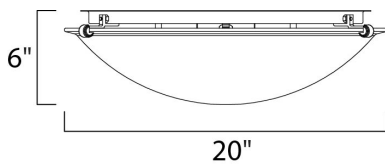

MEASUREMENTS

DIMENSION : 20" L x 20" W x 6" H
 HANGING WEIGHT : 7.76 lb

LAMPING

INPUT VOLTAGE : 120V
 LUMENS : 2,688 Rated
 BULB : 4 x 60W Incandescent E26 Medium , 240W Total
 BULB INCLUDED : (Not Included)
 DIMMABLE : Yes