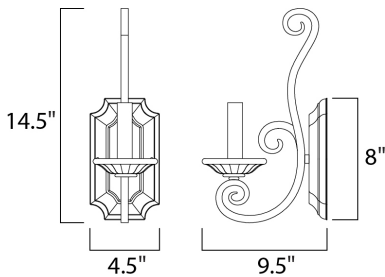

**PRODUCT DESCRIPTION**

This decorative classic in Oil Rubbed Bronze finish is both dramatic and subtle, with or without shades.

**MEASUREMENTS**

DIMENSION : 7" W x 14.5" H x 9.5" Ext  
 MAX OAH : 4.5" W x 8" H  
 HANGING WEIGHT : 1.32 lb