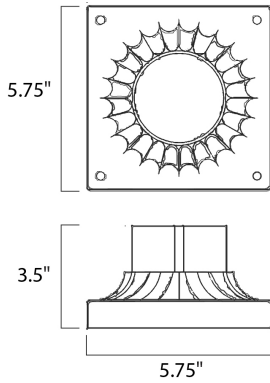

MEASUREMENTS

DIMENSION : 6" L x 5.75" W x 3.5" H
 HANGING WEIGHT : 0.44 lb

LAMPING

BULB : 0W Total
 DIMMABLE :

FINISHES OPTION

-  Acid Verde
-  Antique Brass
-  Antique White
-  Artesian Bronze
-  Barcelona Bronze
-  Black
-  Bordeaux
-  Bronze
-  Brushed Pewter
-  Burnished
-  Country Forge
-  Country Stone
-  Earth Tone
-  Egyptian Bronze
-  Empire Bronze
-  Espresso
-  Florence Bronze
-  Gold Mist
-  Golden Bronze
-  Oil Rubbed Bronze
-  Oriental Bronze
- Pewter
- Pine Tree
- Russet