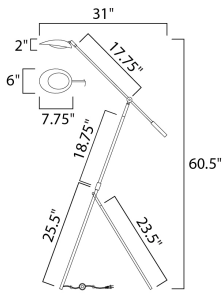

PRODUCT DESCRIPTION

Inspired by Mid-Century Modern design, this collection features tapered hoods that conceal LED modules that can be adjusted to direct the light. The Black finish with contrasting Satin Brass accents softens the look to work in a broader range of design. The wall pin up lamps work great at bedside while the floor lamp version is at home next to a chair.

MEASUREMENTS

DIMENSION : 6" L x 31" W x 60.5" H
 HANGING WEIGHT : 6.38 lb

LAMPING

INPUT VOLTAGE : 120V
 LUMENS : 520 Rated (455 Del.)
 BULB : 1 x 6.5W LED AC Integrated , 6W Total
 BULB INCLUDED : (Integrated)
 DIMMABLE : Triac CL
 CRI : 80 CRI
 COLOR_TEMP : 3000K