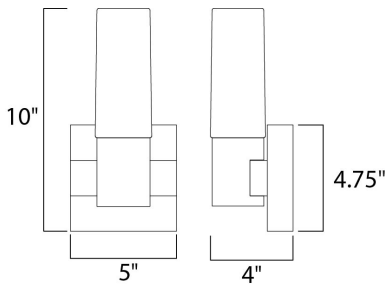

PRODUCT DESCRIPTION

The Contessa takes a transitional approach to a classic traditional style. The collection of lights feature frames of rectangular tubing finished in our Natural Aged Brass. The Satin White cylindrical shades provide a soft diffused light while adding a contemporary flair to the design.

MEASUREMENTS

DIMENSION : 5" W x 10" H x 4" Ext
 MAX OAH : 4.75" W x 4.75" H
 HANGING WEIGHT : 2 lb

LAMPING

INPUT VOLTAGE : 120V
 LUMENS : 0 Rated
 BULB : 1 x 40W Incandescent E12 Candelabra , 40W Total
 BULB INCLUDED : (Not Included)
 DIMMABLE : Yes