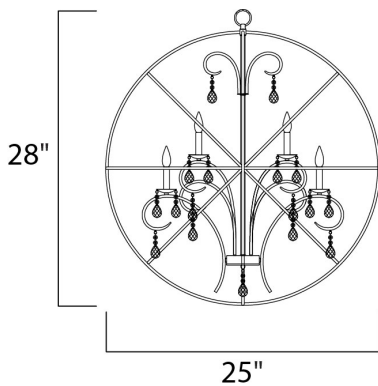

MEASUREMENTS

- DIMENSION : 25" L x 25" W x 28" H
- MAX OAH : 64" OAH
- HANGING WEIGHT : 16.5 lb

LAMPING

- INPUT VOLTAGE : 120V
- LUMENS : 0 Rated
- BULB : 6 x 60W Incandescent E12 Candelabra , 360W Total
- BULB INCLUDED : (Not Included)
- DIMMABLE : Yes