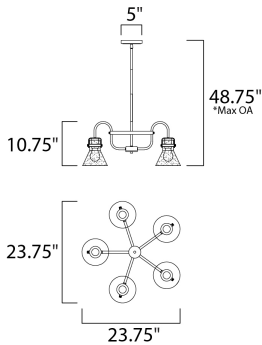

ADDITIONAL

OPERATING TEMPERATURE:
-20°C (-4°F), 40°C (104°F)

MEASUREMENTS

- DIMENSION : 23.75" L x 23.75" W x 10.75" H
- MAX OAH : 48.75" OAH
- CANOPY : 5" W x 0.75" H x 5" L
- HANGING WEIGHT : 10.5 lb
- WIRE LENGTH : 120"