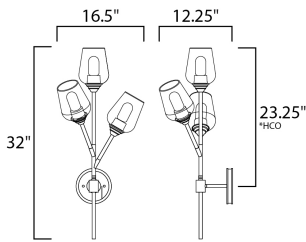

PRODUCT DESCRIPTION

Clear glass goblets are supported by multiple arms of Black and Antique Brass originating from a center collector. This collection is made even more unique by the vintage T14 spiral filament lamps which are supplied with each fixture.