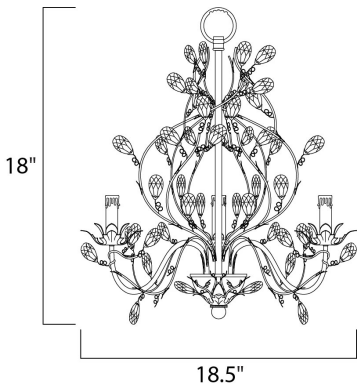

**MEASUREMENTS**

DIMENSION : 18.5" L x 18.5" W x 18" H  
 HANGING WEIGHT : 7.7 lb

**LAMPING**

INPUT VOLTAGE : 120V  
 LUMENS : 2,016 Rated  
 BULB : 3 x 60W Incandescent E12 Candelabra , 180W Total  
 BULB INCLUDED : (Not Included)  
 DIMMABLE : Yes

**FINISHES OPTION**

- Etruscan Gold
- Oil Rubbed Bronze

**MATERIAL**

Steel

**RATINGS**

cULus  
 Dry Location

**ADDITIONAL**

RATED LIFE 1500 Hours  
 OPERATING TEMPERATURE:  
 -20°C (-4°F), 40°C (104°F)