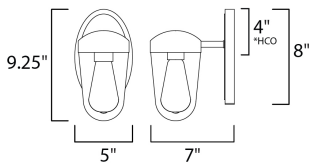

PRODUCT DESCRIPTION

Designed to perform in outdoor living spaces, the Lido collection is refined enough to also be at home indoors. The classic ring design finished in your choice of powder coated Black or Antique Pecan supports dome shaped diffusers of recycled Seedy glass which are blown to give a rustic, hand-crafted look. Vintage T6 lamps are included to complete the restoration appeal of this epic collection.