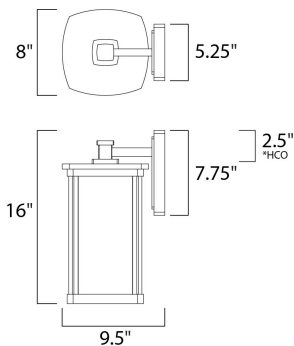

PRODUCT DESCRIPTION

Simple lines create a transitional style that fits a wide variety of exterior home design. Available in both Platinum and Bronze finish with Frosted Seedy glass in fluorescent or incandescent. Fluorescent models can easily be adapted to LED with the lamp.