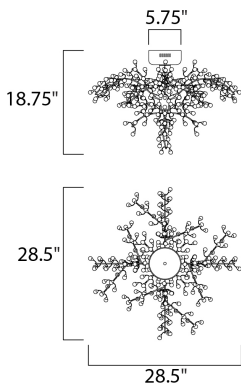

PRODUCT DESCRIPTION

Branches of Polished Nickel support clusters of Clear glass balls which glisten from the light of the xenon lamps provided. With three sizes to choose you are sure to find a Cluster to enhance your room decor.

MEASUREMENTS

DIMENSION : 28.5" L x 28.5" W x 18.75" H
 CANOPY : 5.75" W x 2.5" H x 5.75" L
 HANGING WEIGHT : 14.3 lb

LAMPING

INPUT VOLTAGE : 110-130V
 LUMENS : 880 Rated
 BULB : 8 x 1.2W LED 12V G4 , 10W Total
 BULB INCLUDED : (Included)
 DIMMABLE : Electronic Low Voltage (ELV)
 CRI : 80+ CRI
 COLOR_TEMP : 3000K