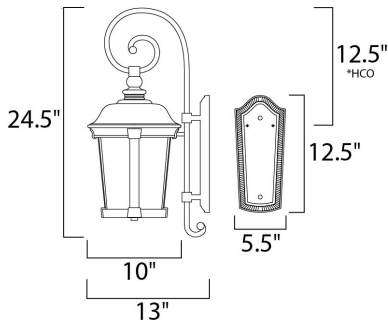

PRODUCT DESCRIPTION

Maxim Lighting's Dover VX Collection is made with Vivex, a material twice the strength of resin, is non-corrosive, UV resistant and backed with a 5-Year Limited Warranty. Dover VX features our Bronze finish and Seedy glass.

MEASUREMENTS

- DIMENSION : 10" W x 24.5" H x 13" Ext
- BACK PLATE : 5.5" W x 12.5" H x 12.5" HCO
- HANGING WEIGHT : 9.68 lb

LAMPING

- INPUT VOLTAGE : 120V
- LUMENS : 2,016 Rated
- BULB : 3 x 60W Incandescent E12 Candelabra , 180W Total
- BULB INCLUDED : (Not Included)
- DIMMABLE : Yes

FINISHES OPTION

GLASS

Seedy CD

MATERIAL

Vivex Resin Composite + Glass

RATINGS

cETLus
Wet Location

ADDITIONAL

RATED LIFE 1500 Hours
OPERATING TEMPERATURE:
-20°C (-4°F), 40°C (104°F)

Always consult a qualified electrician before installing any lighting product.