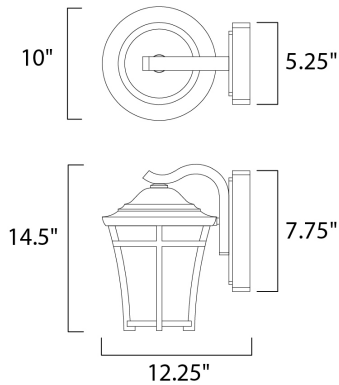

PRODUCT DESCRIPTION

MEASUREMENTS

DIMENSION : 10" W x 14.5" H x 12.25" Ext
 BACK PLATE : 5.25" W x 7.75" H x 3.5" HCO
 HANGING WEIGHT : 4.4 lb

LAMPING

INPUT VOLTAGE : 120V
 LUMENS : 1,100 Rated
 BULB : 1 x 12W LED E26 Medium , 12W Total
 BULB INCLUDED : (Included)
 DIMMABLE :
 CRI : 90+ CRI
 COLOR_TEMP : 3000K