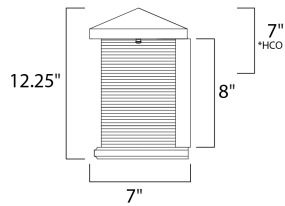

PRODUCT DESCRIPTION