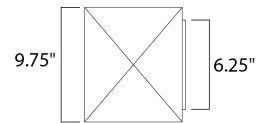

PRODUCT DESCRIPTION