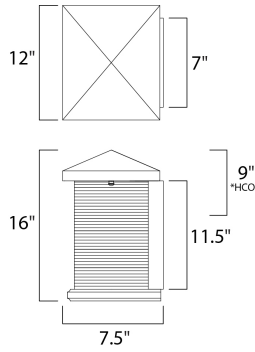

PRODUCT DESCRIPTION