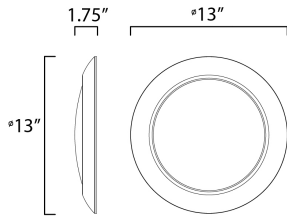

PRODUCT DESCRIPTION

This very compact LED flush mount directly installs on any 4" junction box and gives the look of a recessed trim. Constructed of Die Cast Aluminum, the Diverse luminaire is dimmable and also approved for wet or damp locations so it can be used in virtually any ceiling application, including showers.

MEASUREMENTS

DIMENSION : 13" L x 13" W x 1.75" H
 HANGING WEIGHT : 1.78 lb

LAMPING

INPUT VOLTAGE : 120V
 LUMENS : 2,250 Rated (1,750 Del.)
 BULB : 1 x 25W LED PCB Integrated , 25W Total
 BULB INCLUDED : (Integrated)
 DIMMABLE : ELV or Triac CL
 CRI : 90 CRI
 COLOR_TEMP : 3000K