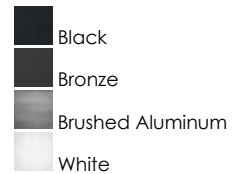

PRODUCT DESCRIPTION

Step and pathway lighting suitable for interior or exterior application. Designed to install into a single gang box and is line voltage so additional transformers are not needed. Available in Aluminum, White, Black, or Bronze and both horizontal wide beam or vertical narrow beam spread.

MEASUREMENTS

DIMENSION : 5" W x 3" H x 1.5" Ext
 MAX OAH : 3" W x 5" H
 HANGING WEIGHT : 0.77 lb

LAMPING

INPUT VOLTAGE : 120V
 LUMENS : 280 Rated (112 Del.)
 BULB : 1 x 4W LED PCB Integrated , 4W Total
 BULB INCLUDED : (Integrated)
 DIMMABLE : No
 CRI : 80+ CRI
 COLOR_TEMP : 3000K
 LIGHTING_DIRECTION : Down

FINISHES OPTION

MATERIAL

Aluminum

RATINGS

cETLus
 Wet Location
 For Outdoor

ADDITIONAL

INSTALL UP/DOWN: Up
 RATED LIFE 50000 Hours
 OPERATING TEMPERATURE:
 -20°C (-4°F), 40°C (104°F)

Always consult a qualified electrician before installing any lighting product.