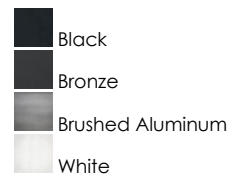

FINISHES OPTION

MATERIAL

Aluminum

RATINGS

cETLus
Wet Location
For Outdoor

ADDITIONAL

INSTALL UP/DOWN: Up
OPERATING TEMPERATURE:
-20°C (-4°F), 40°C (104°F)

Always consult a qualified electrician before installing any lighting product.