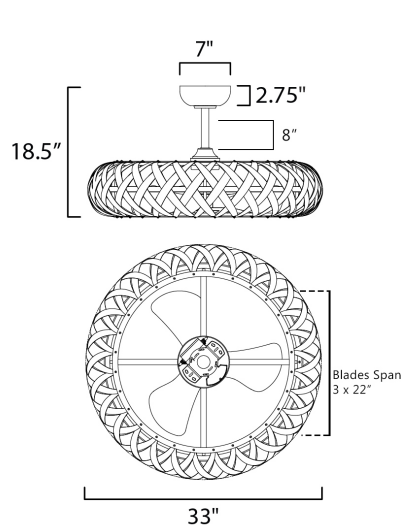

61010

- Includes One 8" Downrod
- Includes Remote Control
- Title 20
- Color Tunable
- Wifi Enabled

Job Name : _____
 Job Type : _____
 Quantity : _____
 Comments : _____

ACCESSORIES (Sold Separately)

FCT6000WT Wall Control

PRODUCT DESCRIPTION

This romantic Fandelight delivers luxury appeal and timeless sophistication. Gracefully curved arms support a crown affixed with Beveled Crystals jewels. LED candelabra bulbs are positioned behind the crystal to illuminate each crystal individually. A Wi-Fi enabled control is housed in the canopy that can be either operated by the remote provided or Smart Home apps without the use of a bridge.

MEASUREMENTS

DIMENSION : 33" D x 18.5" H
 MAX OAH : 18.5" OAH
 CANOPY : 7" W x 2.75" H x 7" L
 HANGING WEIGHT : 28.15 lb
 WIRE LENGTH : 8"

LAMPING

INPUT VOLTAGE : 120V
 LUMENS : 4,160 Rated (2,700 Del.)
 BULB : 43W E12 LED , 43W Total
 DIMMABLE : By Control Provided
 CRI : 80 CRI
 COLOR_TEMP : 3000K