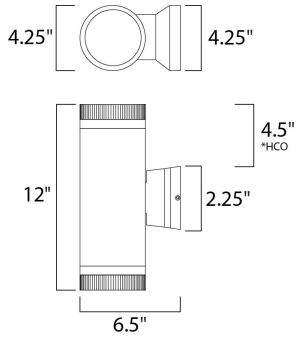

PRODUCT DESCRIPTION

Indirect exterior lighting not only provides illumination where you want it but also highlights the building structure for a beautiful architectural effect. Our collection of up and down lighting fixtures are available in both Architectural Bronze and Brushed Aluminum. They are also available in both Incandescent and LED. The fixtures are sealed with screw lenses that are water tight and allows, for the use of standard light bulbs.

MEASUREMENTS

DIMENSION : 4.25" W x 12" H x 6.5" Ext
BACK PLATE : 4.63" W x 4.63" H x 4.5" HCO
HANGING WEIGHT : 3.3 lb

LAMPING

INPUT VOLTAGE : 120V
LUMENS : 0 Rated
BULB : 2 x 50W Incandescent E26 Medium R20 , 100W Total
BULB INCLUDED : (Not Included)
DIMMABLE : Yes
LIGHTING_DIRECTION : Up/Dn

FINISHES OPTION

- Architectural Bronze
- Brushed Aluminum

MATERIAL

Aluminum

RATINGS

cETLus
Wet Location

ADDITIONAL

INSTALL UP/DOWN: All
OPERATING TEMPERATURE:
-20°C (-4°F), 40°C (104°F)

Always consult a qualified electrician before installing any lighting product.